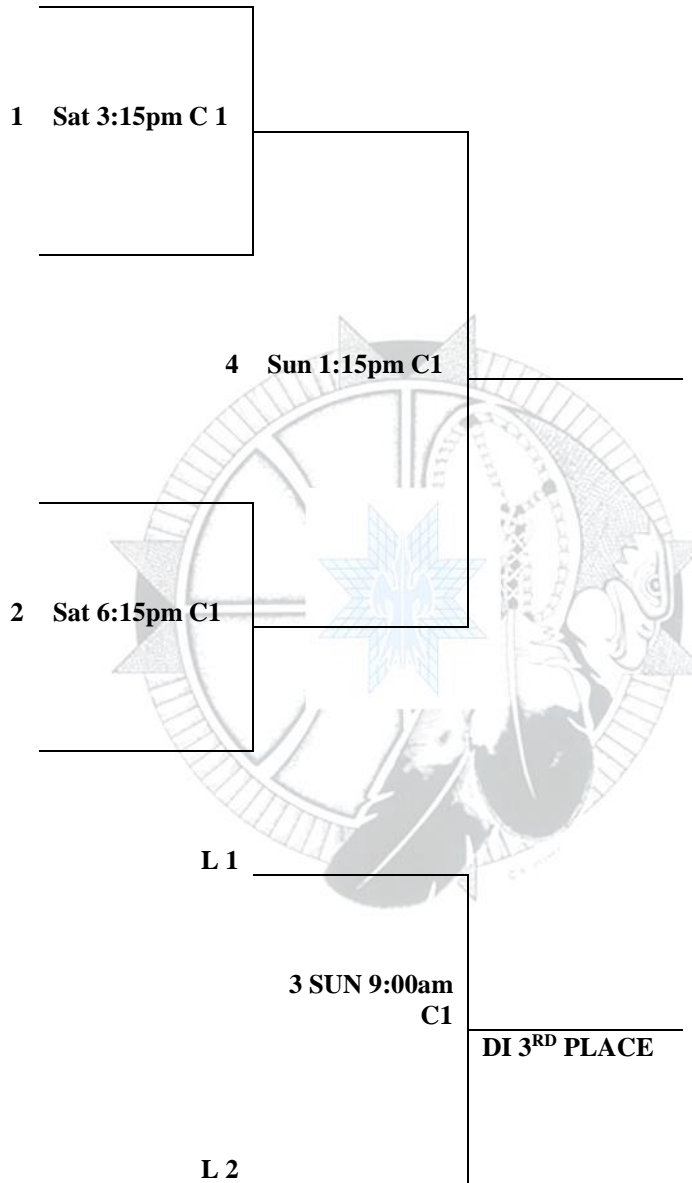

**36TH AIHEC NBT CHAMPIONSHIPS
 WOMEN'S DIVISION I
 MARCH 15-19, 2017
 DOUGLAS HIGH SCHOOL, BOX ELDER, SD**

All bracket games played at Douglas High School, Box Elder, SD